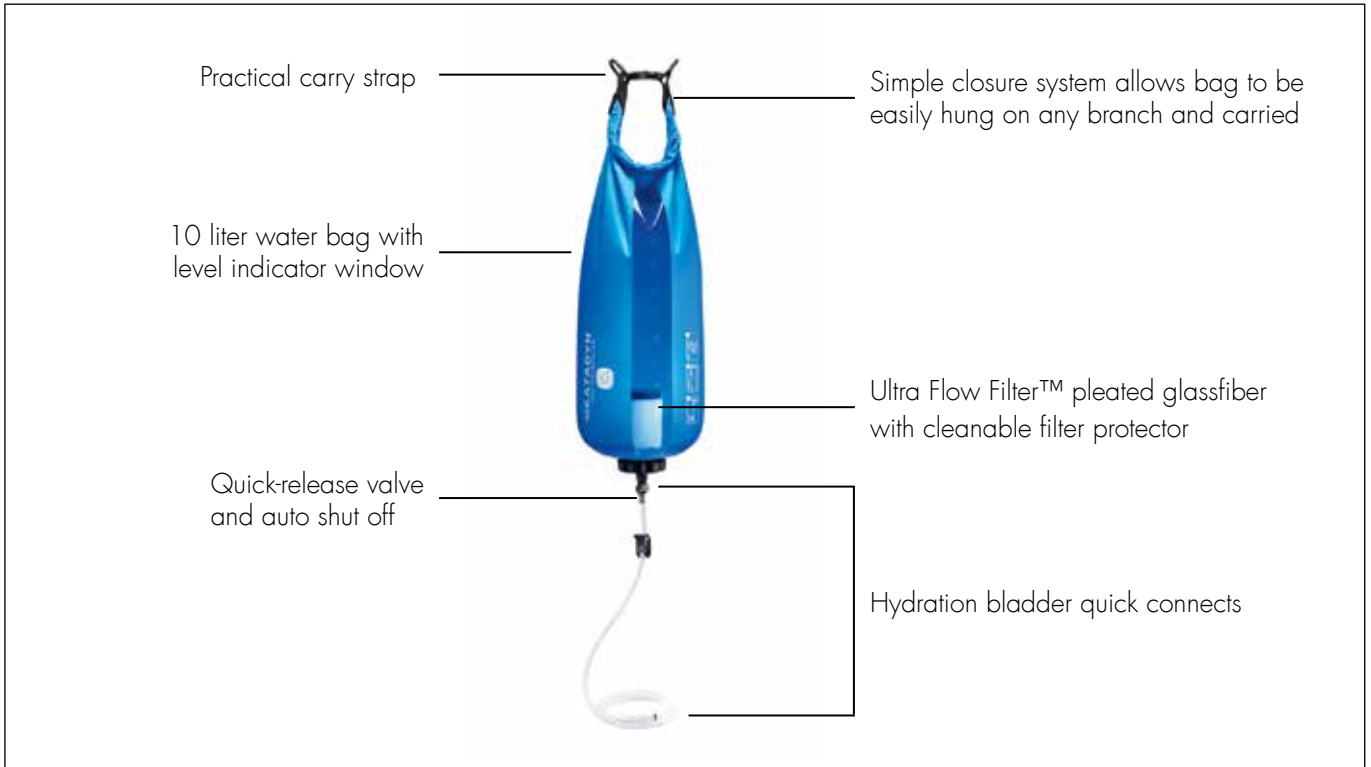

KATADYN BASE CAMP PRO 10L - gravity filter with highest capacity

DETAILED VIEW

For details on spare parts, please contact your Katadyn dealer.

GRAVITY FILTRATION

Pumping is not necessary with gravity filtration. This means valuable time is free for other activities such as cooking or setting up tents. The performance of the filter depends on the difference in height between the filter and container. The filtered water is retained in a separate canister, bottle or water bag.

Tip:

The opening of the canister, bottle or bag for the filtered water should be as small as possible to prevent dirt from getting in.

Recommendation:

If the water is not to be used on the same day, use Micropur to preserve the water (preservation for up to six months).

Katadyn reserves the right to modify product characteristics